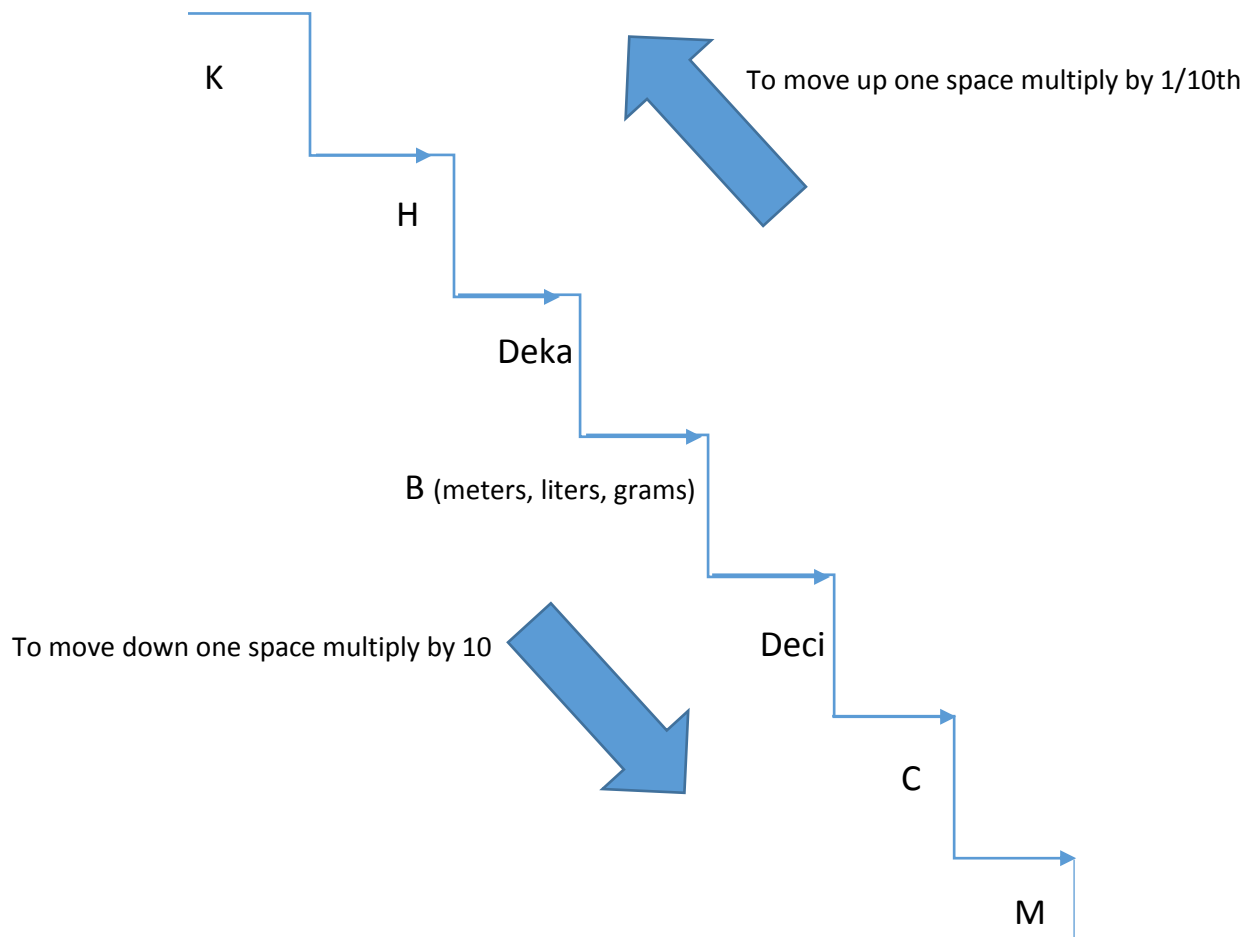

CONVERSIONS

METRIC CONVERSIONS

- Use Killer Hippos Die By Drinking Chocolate Milk or KHDBDCM
 - K=Kilo
 - H=Hecto
 - D=Deka
 - B=Base measurement or Meters, Liters, and Grams
 - D=Deci
 - C=Centi
 - M=Mili

CUSTOMARY CONVERSIONS

- *Length*
 - 12 inches (in) = 1 foot (ft)
 - 3 feet = 1 yard (yd)
 - 1,760 yds. = 1 mile (mi)
 - 5,280 feet = 1 mile

- *Volume*
 - 2 cups (c) = 1 pint (pt.)
 - 2 pints = 1 quart (qt.)
 - 4 quarts = 1 gallon (gal)

- *Weight*
 - 16 ounces (oz.) = 1 pound (lb.)
 - 2,000 pounds = 1 Ton (T)